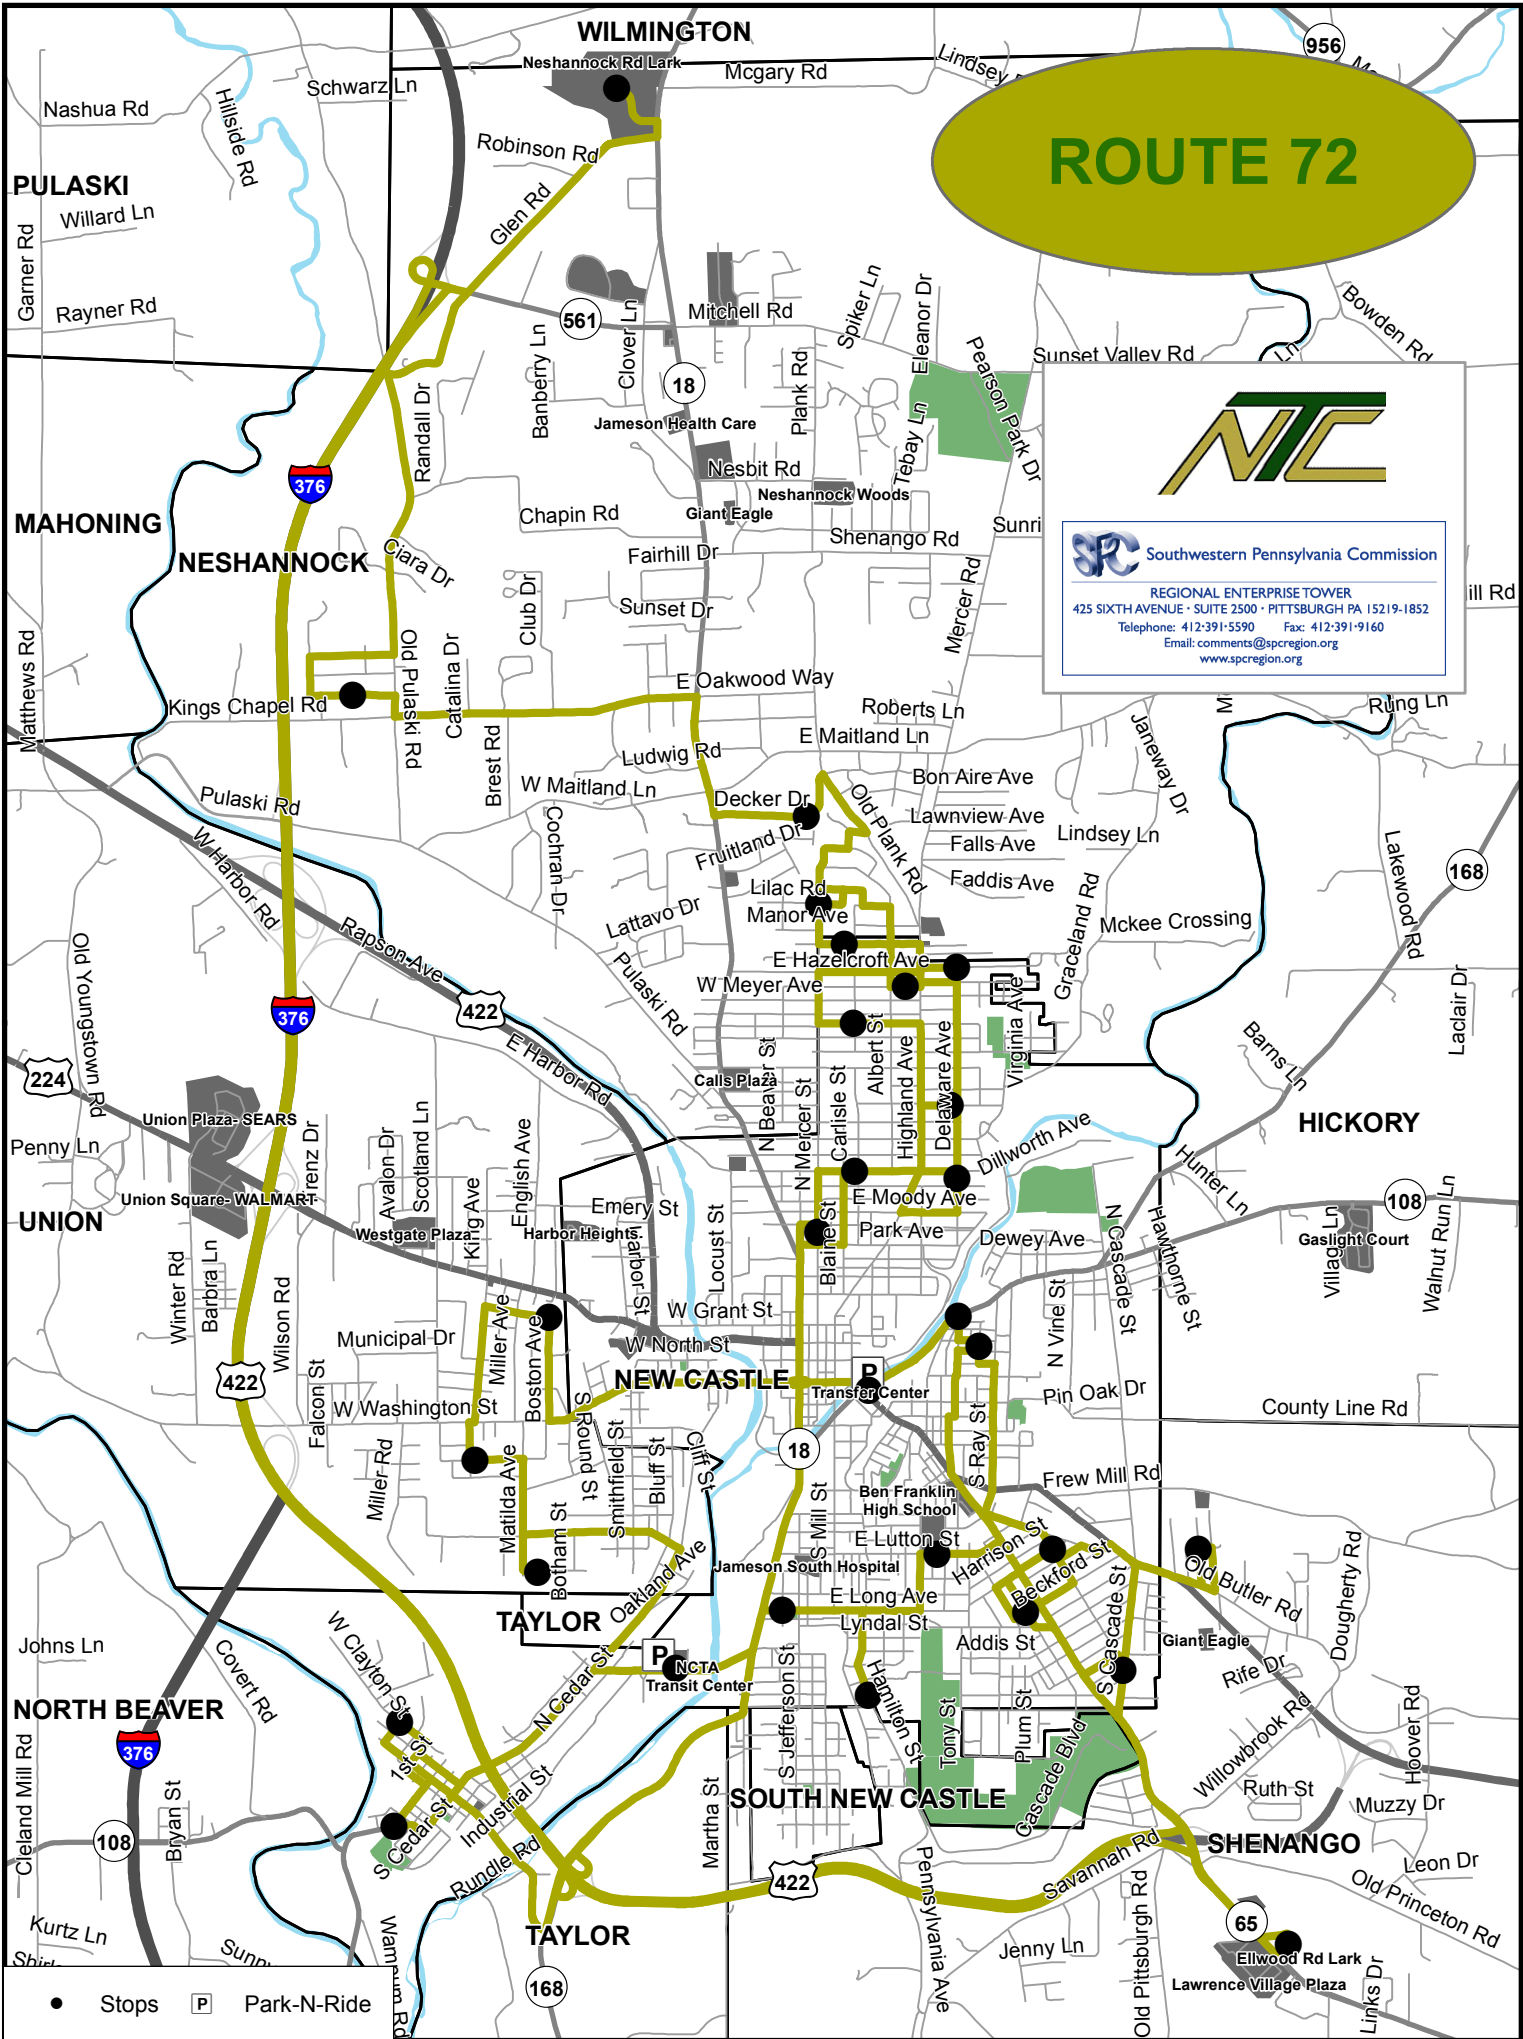

ROUTE 72

Southwestern Pennsylvania Commission

REGIONAL ENTERPRISE TOWER

425 SIXTH AVENUE · SUITE 2500 · PITTSBURGH PA 15219-1852
Telephone: 412-391-5590 Fax: 412-391-9160
Email: comments@spcregion.org
www.spcregion.org

● Stops P Park-N-Ride