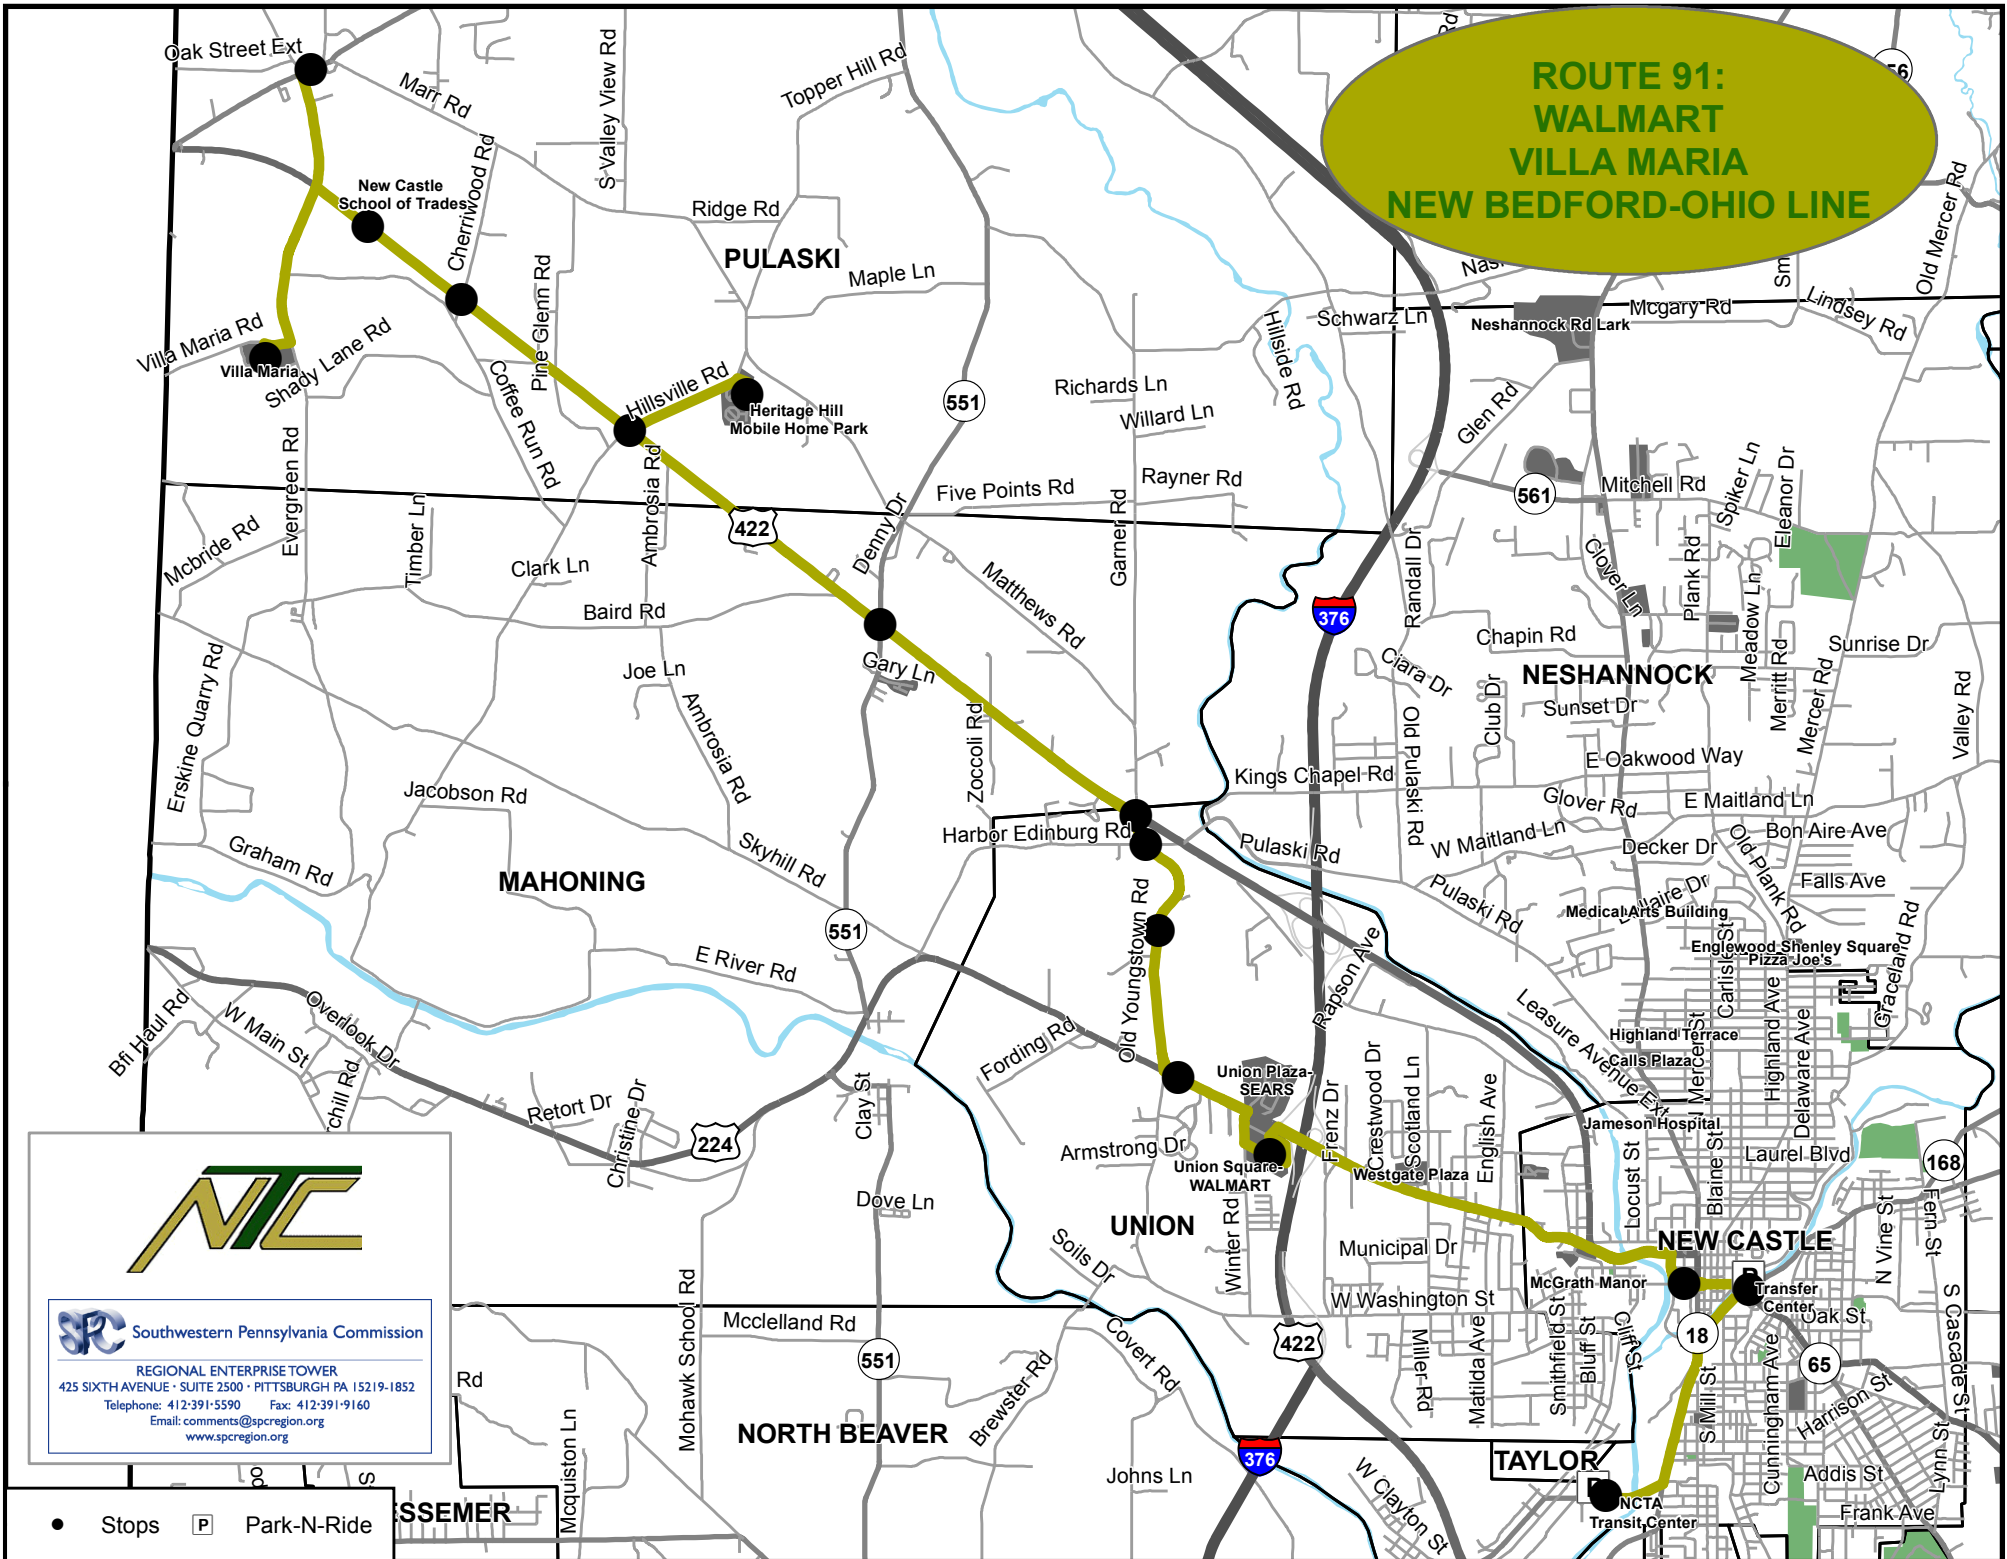

**ROUTE 91:  
WALMART  
VILLA MARIA  
NEW BEDFORD-OHIO LINE**

**SPC** Southwestern Pennsylvania Commission  
 REGIONAL ENTERPRISE TOWER  
 425 SIXTH AVENUE • SUITE 2500 • PITTSBURGH PA 15219-1852  
 Telephone: 412-391-5590 Fax: 412-391-9160  
 Email: [comments@spcregion.org](mailto:comments@spcregion.org)  
[www.spcregion.org](http://www.spcregion.org)

● Stops    P Park-N-Ride

**ESSEMER**