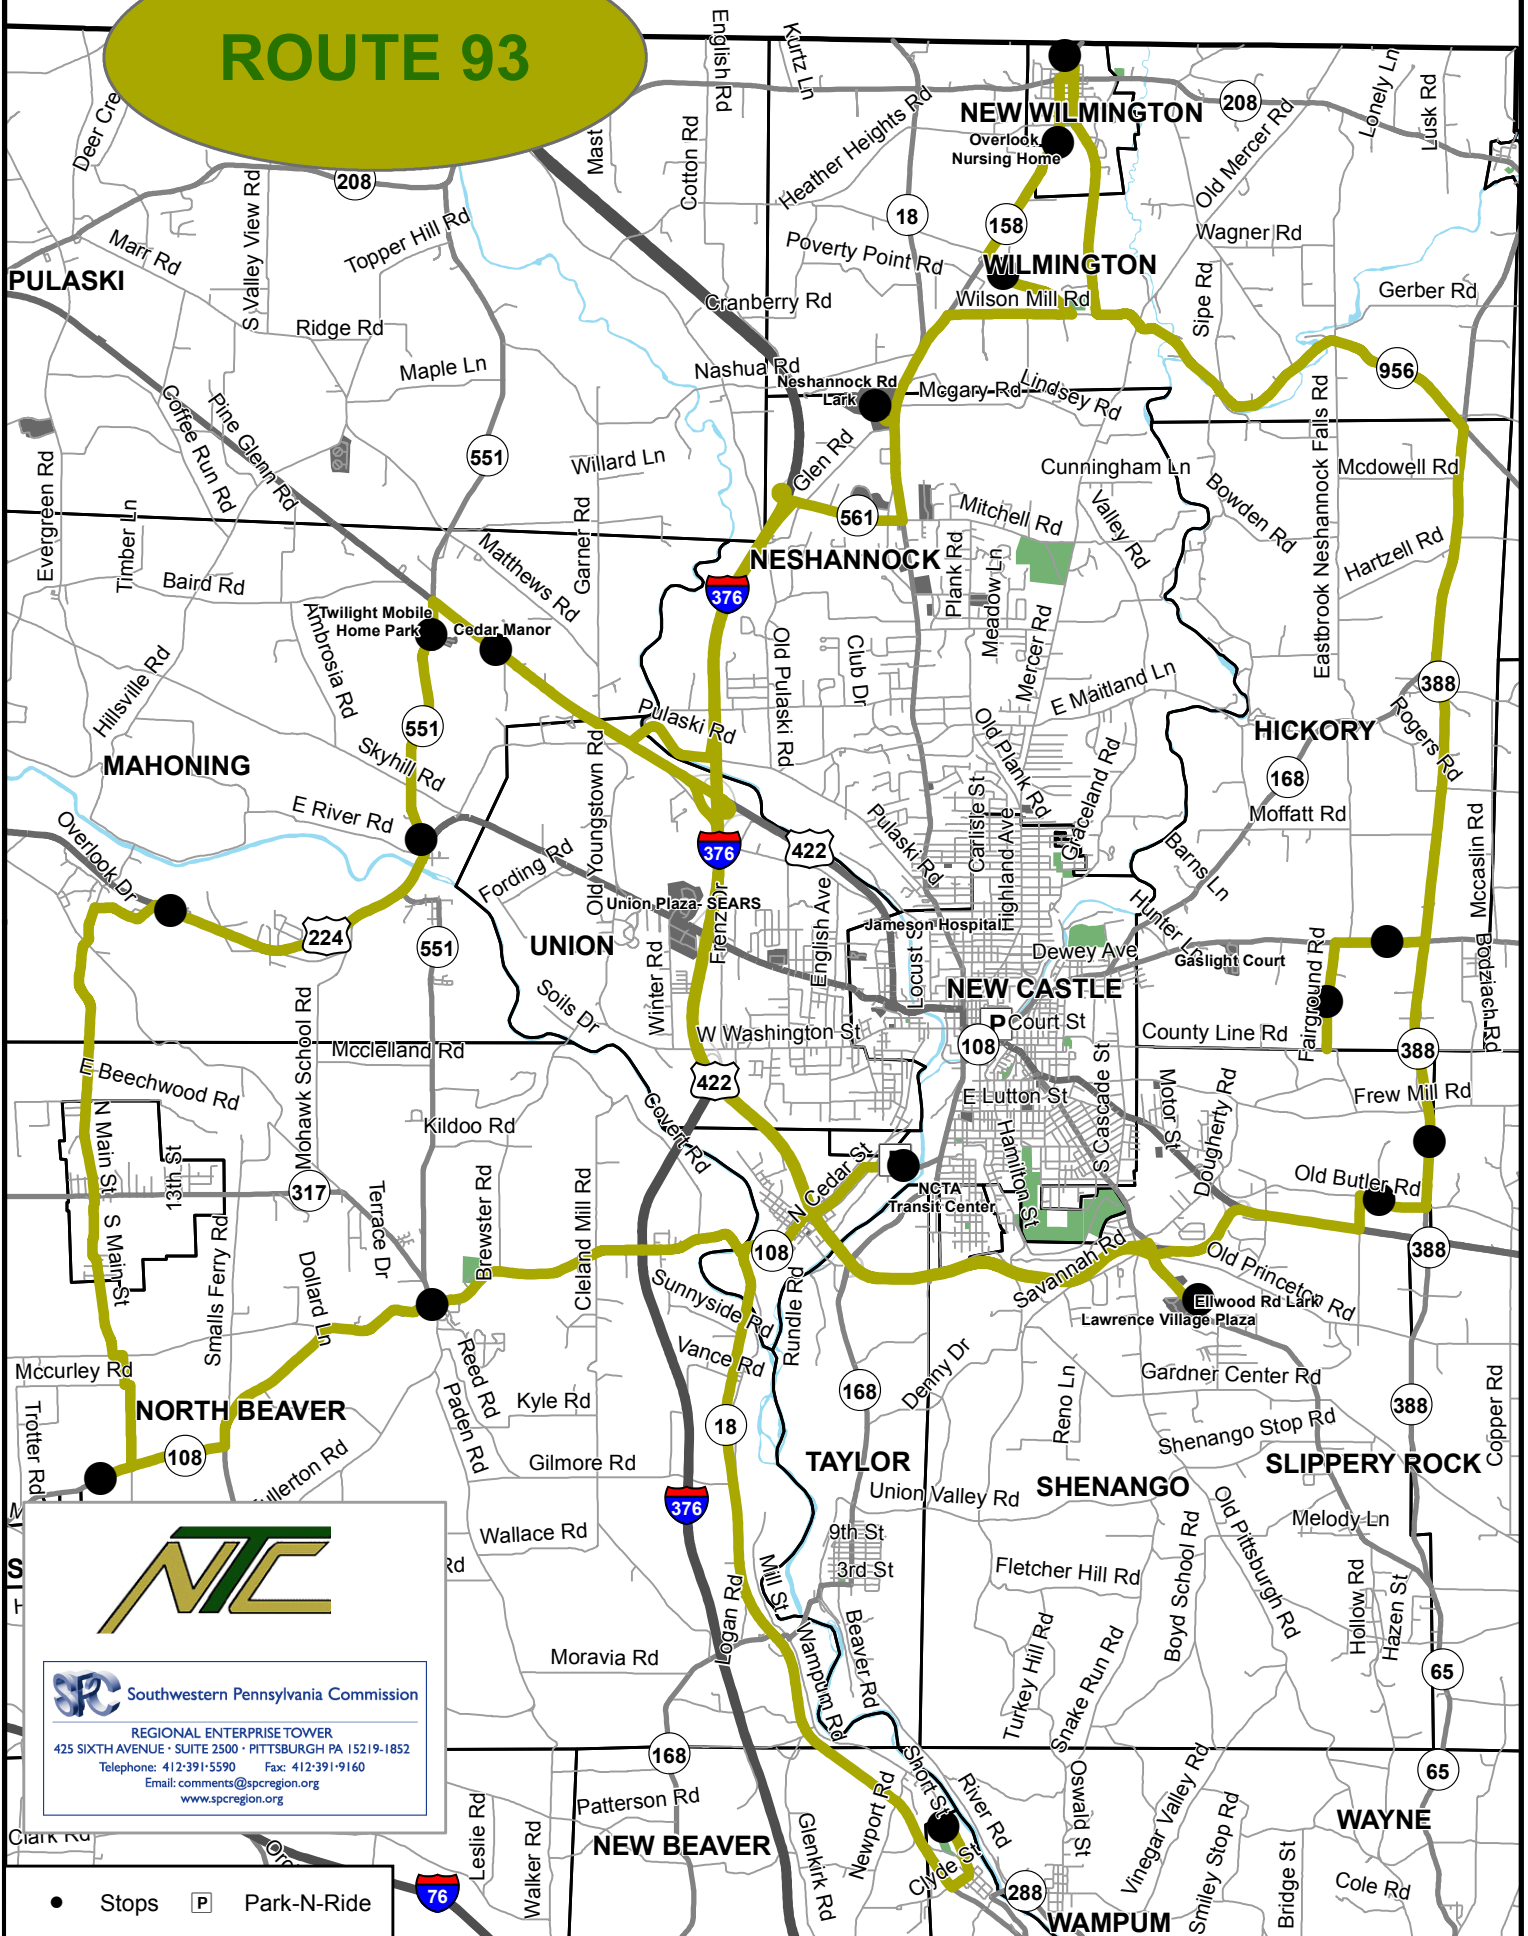

ROUTE 93

 Southwestern Pennsylvania Commission
 REGIONAL ENTERPRISE TOWER
 425 SIXTH AVENUE • SUITE 2500 • PITTSBURGH PA 15219-1852
 Telephone: 412-391-5590 Fax: 412-391-9160
 Email: comments@spcregion.org
www.spcregion.org

 Stops  Park-N-Ride